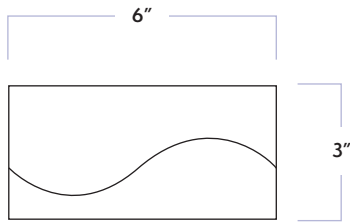

Robert A.M. Stern™

Wave Gloss

DATE REVISED: FEBRUARY 2024

WALKER ZANGER™

RECOMMENDED USAGES

Commercial Interior Wall

Residential Interior Wall

Residential Interior Floor

Shower Wall

MATERIAL

Ceramic

FINISH

Gloss

THICKNESS

3/8"

SHEET SIZE

3" x 6"

COVERAGE SQFT/PIECE

0.125 SqFt

MOUNTING

Loose

AVAILABLE COLORS

MATERIAL DATA

V1 Color Variation

MAINTENANCE

Sealing is not required

Clean with a damp cloth and a gentle, non-acidic soap

ADDITIONAL NOTES

Robert A.M. Stern™ Wave field tiles are also available in matte and crackle finishes. Shower wall, wet area, and any floor applications are NOT recommended for any product with a crackle glaze. Crackle glazes should be sealed prior to and after grouting. Contact your nearest sales account executive for more details on available products. For further questions/information about additional usages, please consult with your installer.